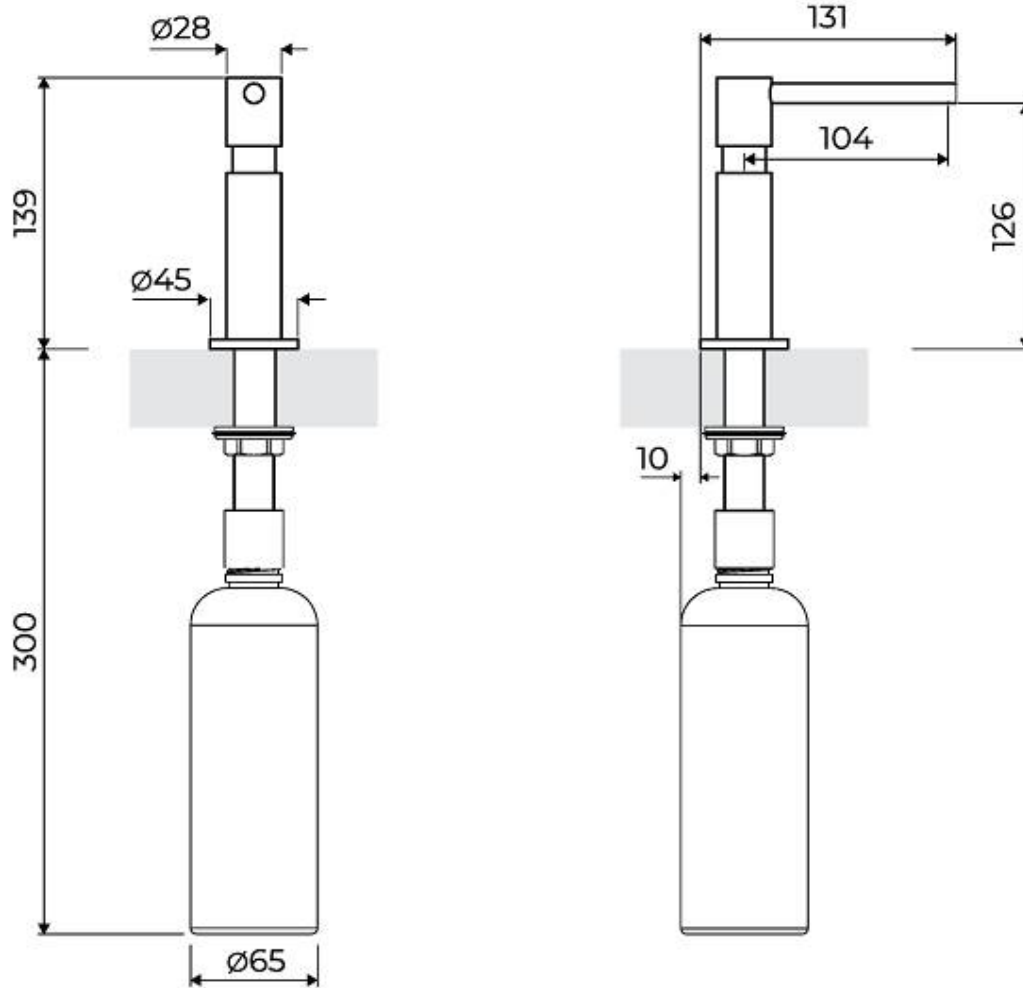

Dispenser Evo Satin

Accessories e Complements

Code: 8520 100

Built-in dispenser for liquid detergent/soap.

Satin finish

DETAILS

Material Brass

Texture Brushed in line

Sink accessories Dispenser

Built-in hole \varnothing 35mm

TECHNICAL DATA

RECOMMENDED PAIRINGS

Mixer Tap Omega

8497 000